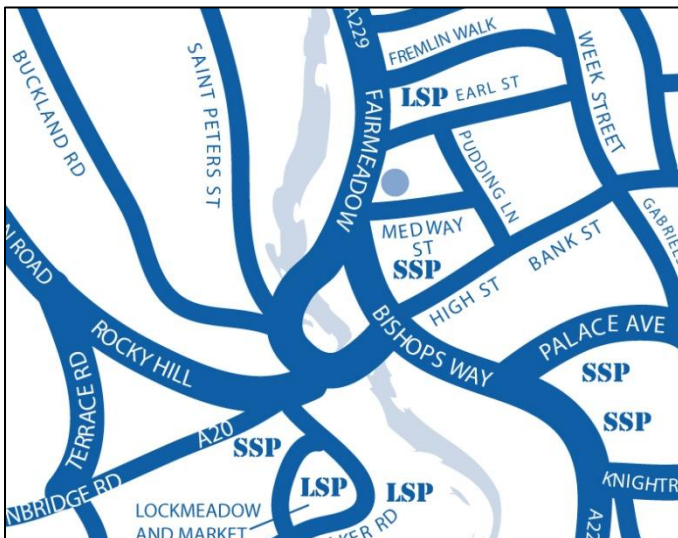

Pitman Training Maidstone

How to find us...

www.pitmanmaidstone.com

► The Pitman Training Centre is located on **Fairmeadow**. When you enter the building take the lift to the 1st floor.

Directions by bus:

► The closest bus stops are at **Pudding Lane** and **High Street**. The **Pudding Lane** bus stops serve the 79, 88, 101, 130, 131, 135, 150, 155 and 506 bus routes. From here walk a short distance along **Pudding Lane** and turn right into **Medway Street**. Walk to the bottom of **Medway Street** and turn right onto **Fairmeadow**. Our entrance is on your right by our A-boards. All other bus routes stop in the **High Street**. Walk down the **High Street** towards the river. At the traffic lights turn right into **Pudding Lane**. Walk a short distance and turn left into **Medway Street**. Walk to the bottom of **Medway Street** and turn right onto **Fairmeadow**. Our entrance is immediately on your right by our A-boards.

Directions from Maidstone East train station:

► Exit **Maidstone East train station** onto **Station Road** and at the end of the road turn right onto **Week Street**. Continue along **Week Street** and then turn right into the **Fremelin Walk** shopping mall. Continue along **Fremelin Walk**, then turn left by **HMV** and either take the stairs or lift down to **Earl Street**. Turn right on **Earl Street** and walk to the bottom of the road. Turn left onto **Fairmeadow** and after a short distance you will find our entrance on your left by our A-boards.