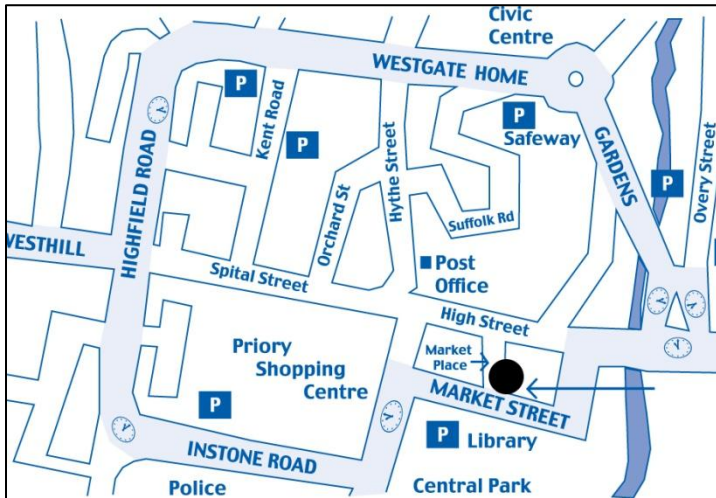

How to find us...

www.pitmandartford.com

- ▶ The Pitman Training Centre is located off the **High Street** in **Market Place**. You will see the A board outside our entrance. When you enter the building take the lift or stairs to the 1st floor.

PITMAN TRAINING DARTFORD

1ST FLOOR
BANKS PLACE, MARKET PLACE
DARTFORD
KENT
DA1 1EX

☎ **01322 220430**

www.pitmandartford.com

Directions from Dartford station:

- ▶ Leave **Dartford train station** walking ahead along the footpath towards the footbridge and continue over the footbridge across **Home Gardens**. Continue forward passing the **Orchard Theatre** on your right and enter the **Orchard Shopping Centre**. Walk through the **Orchard Shopping Centre** and turn left out of the main exit onto the **High Street**. Take the next turn on the right into **Market Place** and we are on the left at the end of the road by our A-board.

Directions by bus:

- ▶ The closest bus stops are in **Market Street**. These are served by the 96, 408, 414, 419, 421, 423, 424, 428, 433, 453, 477, 485, 492 and 497 bus routes. From here turn left into **Market Place** where you will find our branch on the right by our A-board.

Directions by foot:

- ▶ We believe that it is best to walk to **Dartford High Street** and turn into **Market Place**. We are on the left at the end of the road by our A-board.