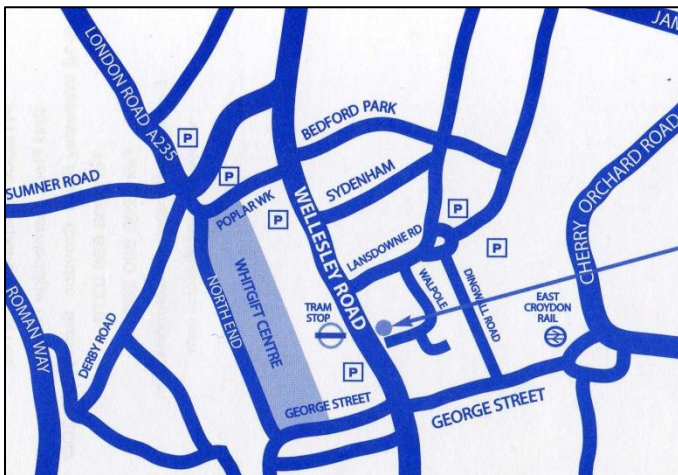

Pitman Training Croydon

How to find us...

www.pitmancroydon.com

- ▶ The Pitman Training Centre is located in **Wellesley Road**, just at the end of **Walpole Road** in the **Cambridge House** building. When you enter the building take the lift to the 2nd floor or take the stairs until you see the Pitman sign.

PITMAN TRAINING CROYDON

2ND FLOOR CAMBRIDGE HOUSE
16-18 WELLESLEY ROAD
CROYDON
CR0 2DD

☎ **020 8688 0378**

www.pitmancroydon.com

Directions from East Croydon station:

- ▶ From **East Croydon train station** you need to turn right onto George Street and walk down the hill. Once you reach **Barclays Bank** you need to follow the road round to the right onto **Wellesley Road**. You will see a right hand turn into **Walpole Road** by **Office Angels**. Alongside **Office Angels** you will be able to see stairs leading to our entrance by the A-board.

Directions by bus:

- ▶ You will need to get a bus to the **Whitgift Centre** bus station. You then walk down the stairs and through the subway to get to the other side of **Wellesley Road**. Walk towards the **Wellesley Road** tram stop and turn left into **Walpole Road**. You will see our A-board outside our entrance.

Directions by foot:

- ▶ We believe that it is best to walk to the Tram stop in **Wellesley Road** and by **Office Angels** turn left into **Walpole Road** where you will find the Pitman Training centre entrance on the corner by our A-board.